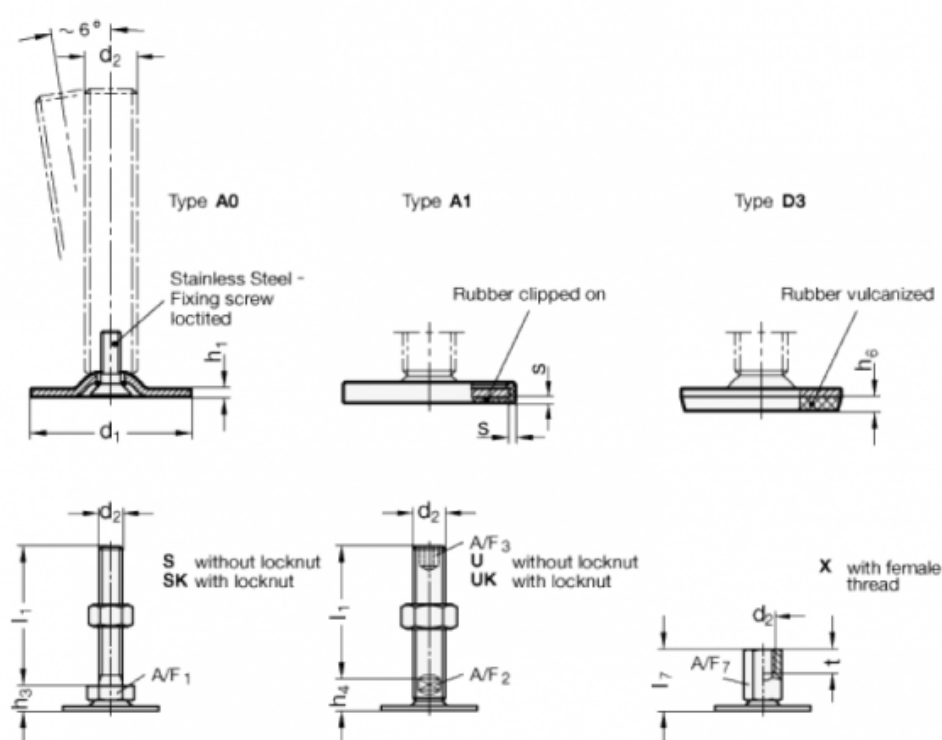

Data Sheet

Article number: 204080M10100A3S

Description: E+G levelling foot
GN 40-80-M10-100-A3-S

Note: S Without nut, External hexagon at the bottom

Measures

A/F1	=	17
d1	=	80
d2	=	M10
h1	=	3
h3	=	12
h6	=	5
l1	=	100
s	=	